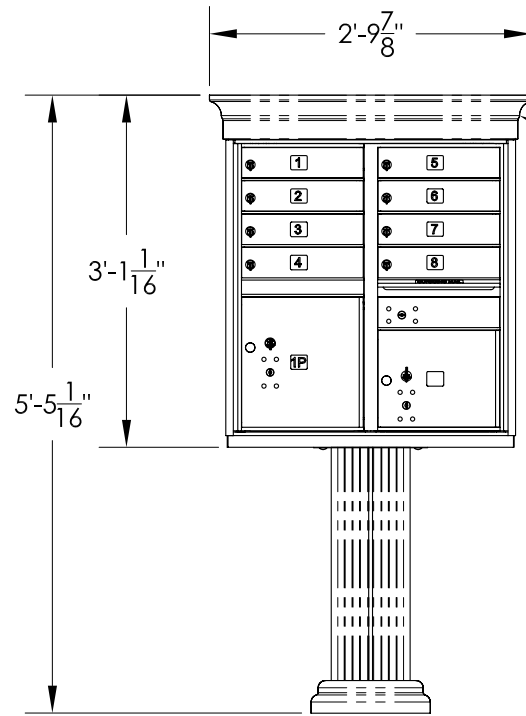

1570 CBU VIEW WITH INSTALLED ACCESSORIES

**MULTI-UNIT PAD SPECIFICATION
IF INSTALLING WITH CROWN CAP**

FRONT & SIDE VIEW
TALL PEDESTAL
(VOGUEP128)

FRONT & SIDE VIEW
SHORT PEDESTAL
(VOGUEP114)

FOR ILLUSTRATION
ONLY CROWN
MOLDING CAP
SOLD SEPARATELY

FOR ILLUSTRATION
ONLY CROWN
MOLDING CAP
SOLD SEPARATELY

NOTES:

1. CBU & PEDESTAL MUST BE ASSEMBLED AND FULLY INSTALLED PRIOR TO ADDING ACCESSORIES.
2. PEDESTAL COVER AND CAP SOLD SEPARATELY.
3. AVAILABLE IN ALL STANDARD CBU POWDER COAT FINISHES.
4. PEDESTAL COVER INSTALLED USING SELF-TAPPING SCREWS (INCLUDED).
5. PEDESTAL BASE COVER DESIGNED TO FIT OVER FLORENCE 1570 SERIES CBU PEDESTAL.