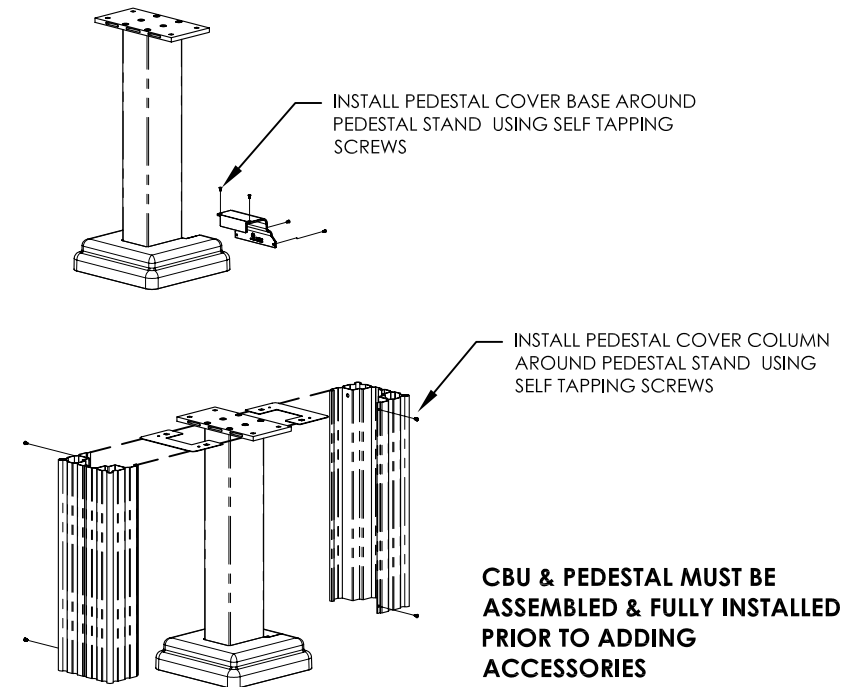

1570 CBU VIEW WITH INSTALLED ACCESSORIES

**MULTI-UNIT PAD SPECIFICATION
IF INSTALLING WITH CROWN CAP**

FRONT & SIDE VIEW
TALL PEDESTAL
(VOGUEP128)

FRONT & SIDE VIEW
SHORT PEDESTAL
(VOGUEP114)

FOR ILLUSTRATION
ONLY CROWN
MOLDING CAP
SOLD SEPARATELY

FOR ILLUSTRATION
ONLY CROWN
MOLDING CAP
SOLD SEPARATELY

NOTES:

1. CBU & PEDESTAL MUST BE ASSEMBLED AND FULLY INSTALLED PRIOR TO ADDING ACCESSORIES.
2. PEDESTAL COVER AND CAP SOLD SEPARATELY.
3. AVAILABLE IN ALL STANDARD CBU POWDER COAT FINISHES.
4. PEDESTAL COVER INSTALLED USING SELF-TAPPING SCREWS (INCLUDED).
5. PEDESTAL BASE COVER DESIGNED TO FIT OVER FLORENCE 1570 SERIES CBU PEDESTAL.