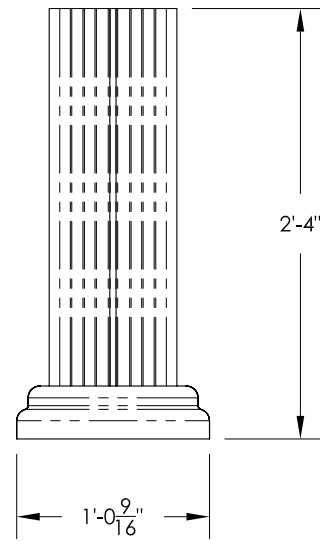

1570 CBU VIEW WITH INSTALLED ACCESSORIES

**MULTI-UNIT PAD SPECIFICATION
IF INSTALLING WITH CROWN CAP**

FRONT & SIDE VIEW
TALL PEDESTAL
(VOGUEP128)

FRONT & SIDE VIEW
SHORT PEDESTAL
(VOGUEP114)

FOR ILLUSTRATION
ONLY CROWN
MOLDING CAP
SOLD SEPARATELY

FOR ILLUSTRATION
ONLY CROWN
MOLDING CAP
SOLD SEPARATELY

NOTES:

1. CBU & PEDESTAL MUST BE ASSEMBLED AND FULLY INSTALLED PRIOR TO ADDING ACCESSORIES.
2. PEDESTAL COVER AND CAP SOLD SEPARATELY.
3. AVAILABLE IN ALL STANDARD CBU POWDER COAT FINISHES.
4. PEDESTAL COVER INSTALLED USING SELF-TAPPING SCREWS (INCLUDED).
5. PEDESTAL BASE COVER DESIGNED TO FIT OVER FLORENCE 1570 SERIES CBU PEDESTAL.