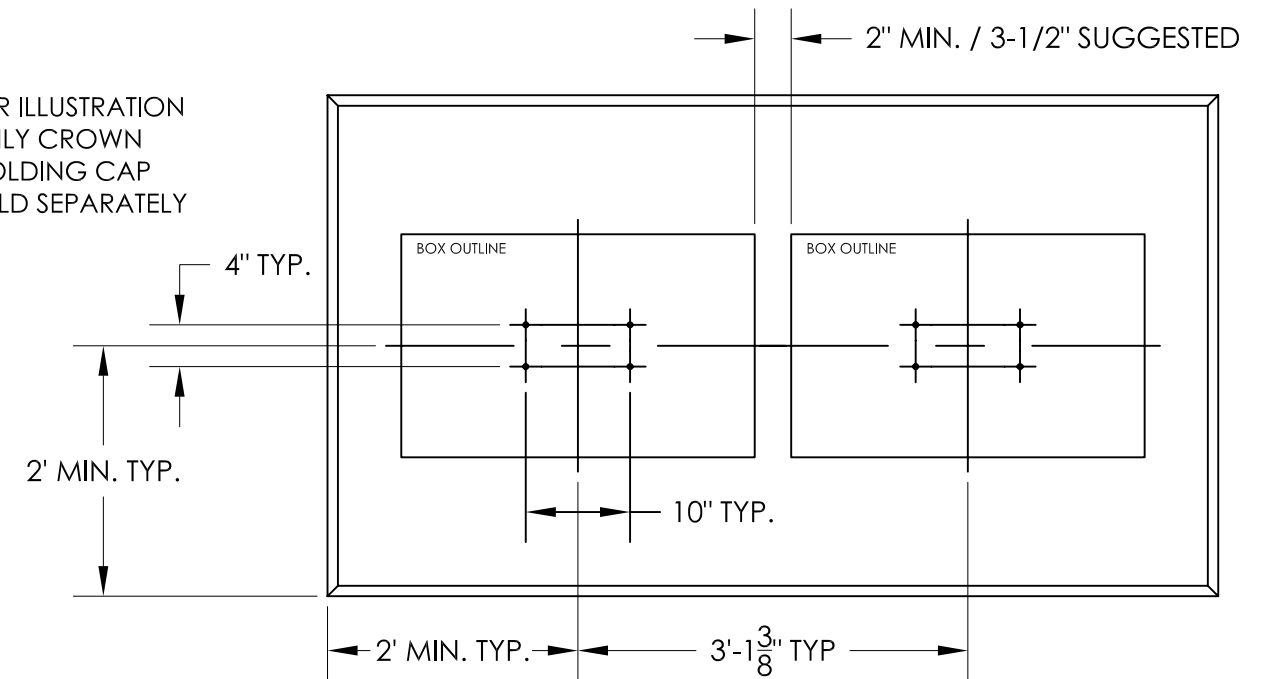

1570 CBU VIEW WITH INSTALLED ACCESSORIES

**MULTI-UNIT PAD SPECIFICATION
IF INSTALLING WITH CROWN CAP**

FRONT & SIDE VIEW
TALL PEDESTAL
(VOGUEP128)

FRONT & SIDE VIEW
SHORT PEDESTAL
(VOGUEP114)

FOR ILLUSTRATION
ONLY CROWN
MOLDING CAP
SOLD SEPARATELY

FOR ILLUSTRATION
ONLY CROWN
MOLDING CAP
SOLD SEPARATELY

NOTES:

1. CBU & PEDESTAL MUST BE ASSEMBLED AND FULLY INSTALLED PRIOR TO ADDING ACCESSORIES.
2. PEDESTAL COVER AND CAP SOLD SEPARATELY.
3. AVAILABLE IN ALL STANDARD CBU POWDER COAT FINISHES.
4. PEDESTAL COVER INSTALLED USING SELF-TAPPING SCREWS (INCLUDED).
5. PEDESTAL BASE COVER DESIGNED TO FIT OVER FLORENCE 1570 SERIES CBU PEDESTAL.