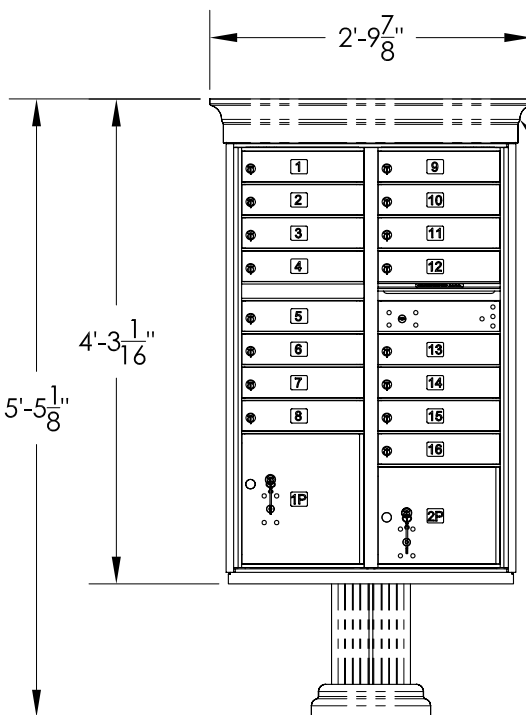

1570 CBU VIEW WITH INSTALLED ACCESSORIES

**MULTI-UNIT PAD SPECIFICATION
IF INSTALLING WITH CROWN CAP**

FRONT & SIDE VIEW
TALL PEDESTAL
(VOGUEP128)

FRONT & SIDE VIEW
SHORT PEDESTAL
(VOGUEP114)

FOR ILLUSTRATION
ONLY CROWN
MOLDING CAP
SOLD SEPARATELY

FOR ILLUSTRATION
ONLY CROWN
MOLDING CAP
SOLD SEPARATELY

NOTES:

1. CBU & PEDESTAL MUST BE ASSEMBLED AND FULLY INSTALLED PRIOR TO ADDING ACCESSORIES.
2. PEDESTAL COVER AND CAP SOLD SEPARATELY.
3. AVAILABLE IN ALL STANDARD CBU POWDER COAT FINISHES.
4. PEDESTAL COVER INSTALLED USING SELF-TAPPING SCREWS (INCLUDED).
5. PEDESTAL BASE COVER DESIGNED TO FIT OVER FLORENCE 1570 SERIES CBU PEDESTAL.