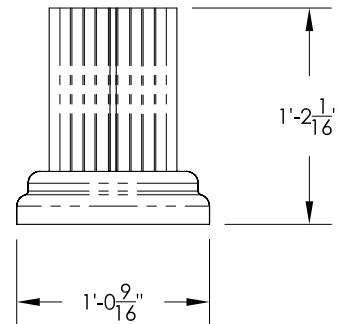

1570 CBU VIEW WITH INSTALLED ACCESSORIES

**MULTI-UNIT PAD SPECIFICATION
IF INSTALLING WITH CROWN CAP**

FRONT & SIDE VIEW
TALL PEDESTAL
(VOGUEP128)

FRONT & SIDE VIEW
SHORT PEDESTAL
(VOGUEP114)

FOR ILLUSTRATION
ONLY CROWN
MOLDING CAP
SOLD SEPARATELY

FOR ILLUSTRATION
ONLY CROWN
MOLDING CAP
SOLD SEPARATELY

NOTES:

1. CBU & PEDESTAL MUST BE ASSEMBLED AND FULLY INSTALLED PRIOR TO ADDING ACCESSORIES.
2. PEDESTAL COVER AND CAP SOLD SEPARATELY.
3. AVAILABLE IN ALL STANDARD CBU POWDER COAT FINISHES.
4. PEDESTAL COVER INSTALLED USING SELF-TAPPING SCREWS (INCLUDED).
5. PEDESTAL BASE COVER DESIGNED TO FIT OVER FLORENCE 1570 SERIES CBU PEDESTAL.